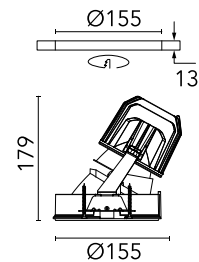

[BOOK AN APPOINTMENT](#)

Main specifications

Mounting	Ceiling recessed
Environments	Indoor dry location
LED type	LED array
Lamp category	LED
Ilcos	No
Number of heads	1
Power (W)	33.2
Source flux (lm)	3225
System flux (lm)	1771

Physical

Colour	White
Trim	No
Orientation	Fixed
Recessed depth (mm)	290
Net weight (kg)	1.01
IP internal	20
IP external	44

Download

[Mounting instructions](#)  PDF

Photometric Files

[LDT / IES](#)  ZIP

Technical Drawings

[2D](#)  ZIP

[3D](#)  ZIP

[Bim](#)  ZIP

Schematic light drawing

Beam Angle: 36°

h(m)	E(lx)	D(m)
1	2092	0.74
2	523	1.48
3	232	2.22
4	131	2.95
5	84	3.69

Photometric

Lighting type	Indirect, Direct
Light distribution	Asymmetric
CCT (K)	3000
CRI>	90
Beam angle C0-180 (°)	36
Beam angle C90-270 (°)	51