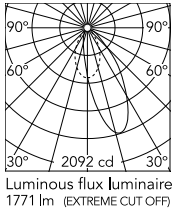

Physical

Colour	White
Trim	No
Orientation	Fixed
Recessed depth (mm)	290
Net weight (kg)	1.01
IP internal	20
IP external	44

Download

[Mounting instructions](#)  PDF

Photometric Files

[LDT / IES](#)  ZIP

Technical Drawings

[2D](#)  ZIP

[3D](#)  ZIP

[Bim](#)  ZIP

Schematic light drawing

Beam Angle: 36°

h(m)	E(lx)	D(m)
1	2092	0.74
2	523	1.48
3	232	2.22
4	131	2.95
5	84	3.69

Photometric

Lighting type	Indirect, Direct
Light distribution	Asymmetric
CCT (K)	3000
CRI>	90
Beam angle C0-180 (°)	36
Beam angle C90-270 (°)	51