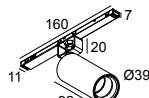

[View on website](#)

General info

LOCATION	indoor
INSTALLATION	Low voltage systems Low voltage system mounted
INGRESS PROTECTION	IP20
WEIGHT (KG)	0.3
ADJUSTABILITY	0° to 85° swiveling, 355° rotatable
INFORMATION	ADJUSTABLE BEAM 15°-45°

Electrical info

ELECTRICAL	48V-DC
CLASS	III
DIM TYPE	DALI
ENERGY CLASS	E

Lightsource info

LIGHTSOURCE NAME	LED
LIGHTSOURCE	LED array 8,6W / CRI>90 (R9: 52) / 3000K / 1018lm
RVALUES	Rf: 90 / Rg: 99
SDMC	SDCM1
RISKGROUP	RG1
LM80	L90B10 > 50000
LED TECHNICS (LIGHT SOURCE)	1018lm // 8,6W // 118lm/W
LED TECHNICS (LUMINAIRE)	303lm // 10W // 31lm/W

Requirements

LED POWER SUPPLY 48V-DC