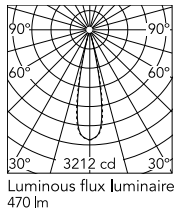

Physical

Colour	Black/Black
Trim	Yes
Orientation	Adjustable
Longitudinal tilting (°)	30
Recessed depth (mm)	150
Length (mm)	86
Net weight (kg)	0.25
IP internal	20

Download

[Mounting instructions](#) PDF

Photometric Files

[LDT / IES](#) ZIP

Technical Drawings

[2D](#) ZIP

[3D](#) ZIP

[Bim](#) ZIP

Schematic light drawing

Beam Angle: 22°

h(m)	E(lx)	D(m)
1	3212	0.39
2	803	0.78
3	357	1.17
4	201	1.56
5	128	1.95

Luminous flux Luminaire
470 lm

Ecodesign and Energy Labelling

Replaceable (LED only)
light source by a
professional

Replaceable control
gear by a professional

Photometric

Lighting type	Direct
Light distribution	Symmetric
CCT (K)	3000
CRI>	90
Beam angle C0-180 (°)	22
Beam angle C90-270 (°)	22