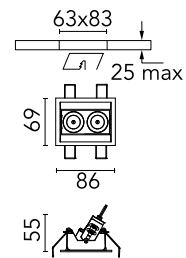

FLOS

03.9311.14ACB Black/Black

Light Shadow Adjustable Trim Casambi Version 2 Spots Optic Medium NEW

Designed by FLOS Architectural

Recessed integrated luminaire with 2 LED lighting spots. Remote power supply included (220-240V).

Are you a professional and your project needs consulting and support?

[BOOK AN APPOINTMENT](#)

Main specifications

Mounting	Ceiling recessed
Environments	Indoor dry location
LED type	Power LED
Lamp category	LED
Number of heads	1
Power (W)	7
Source flux (lm)	570
System flux (lm)	470

Physical

Colour	Black/Black
Trim	Yes
Orientation	Adjustable
Longitudinal tilting (°)	30
Recessed depth (mm)	150
Length (mm)	86
Net weight (kg)	0.25
IP internal	20

Download

[Mounting instructions](#) PDF

Photometric Files

[LDT / IES](#) ZIP

Technical Drawings

[2D](#) ZIP

[3D](#) ZIP

[Bim](#) ZIP

Schematic light drawing

Beam Angle: 22°

h(m)	E(lx)	D(m)
1	3212	0.39
2	803	0.78
3	357	1.17
4	201	1.56
5	128	1.95