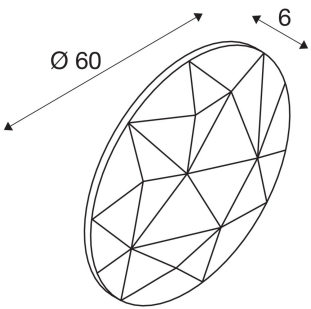

MAMA

shade round 60 grey

Light and design in perfect harmony: the shades of the MANA family, made of felt, stand out with their unique appearance. If several lights of different colours and sizes are mounted side by side as a cloud, this creates an exciting wall design for offices and homes. Please note that you must combine the MANA shade with the matching MANA BASE (LED version: 1004657 or unlit version 1004969).

TECHNICAL DATA

Item no.:	1004663
Height	6.0 cm
Diameter	60.0 cm
Net weight	0.9 kg
Gross weight	0.963 kg
IP Code	IP 20
Color	grey

Notes
