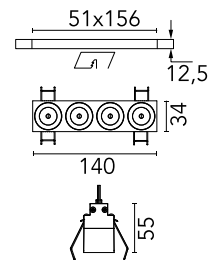

Are you a professional and your project needs consulting and support?

[BOOK AN APPOINTMENT](#)

Main specifications

Mounting	Ceiling recessed
Environments	Indoor dry location
LED type	Power LED
Lamp category	LED
Number of heads	1
Power (W)	10.8
Source flux (lm)	1080
System flux (lm)	841

Physical

Colour	Black/Steel
Trim	No
Orientation	Fixed
Recessed depth (mm)	75
Length (mm)	140
Net weight (kg)	0.34
Package height (mm)	10
Package width (mm)	13
IP internal	20
IP external	55

Download

[Mounting instructions](#)  ZIP