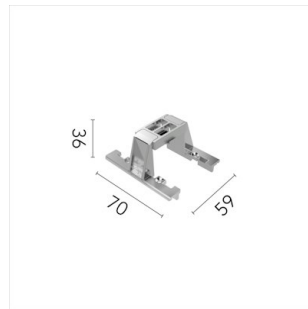

Accessories & Power Supply

REQUIRED
Frame

Installation

08.0511.00

Pre-installation No Trim Frame 4L
Fix

OPTIONAL
Accessory

Mounting

08.0052.90

Accessory for mounting of No
Trim Fix continuous line.