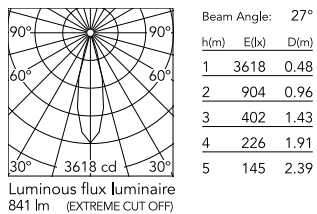

Physical

Colour	Black/Steel
Trim	No
Orientation	Fixed
Recessed depth (mm)	75
Length (mm)	140
Net weight (kg)	0.34
Package height (mm)	10
Package width (mm)	13
IP internal	20
IP external	55

Download

[Mounting instructions](#)  ZIP

Schematic light drawing

Photometric

Lighting type	Direct
Light distribution	Symmetric
CCT (K)	2700
CRI>	90
LED Life / Failure Ratio	L80B50
Beam angle C0-180 (°)	33
Beam angle C90-270 (°)	33

Electrical

Insulation class	II
Frequency (Hz)	50/60
Forward voltage (V)	11.6
LED current (mA)	900
Driver	Remote included
Dimmable	Yes
Dimming type	Dimmable DALI 2
Dimming range (%)	1-100
Dimming interface	Remote Dimmable (Dimmer Not Included)