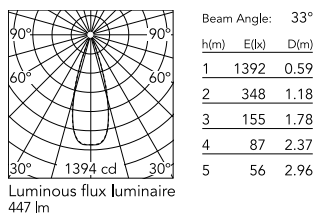

Physical

Colour	White/White
Trim	Yes
Orientation	Adjustable
Longitudinal tilting (°)	30
Recessed depth (mm)	150
Length (mm)	86
Net weight (kg)	0.25
IP internal	20

Download

[Mounting instructions](#)  PDF

Photometric Files

[LDT / IES](#)  ZIP

Technical Drawings

[2D](#)  ZIP

[3D](#)  ZIP

[Bim](#)  ZIP

Schematic light drawing

Photometric