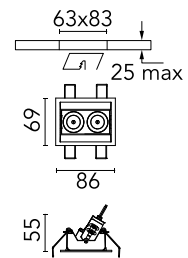

FLOS

03.9305.40ANI White/White

Light Shadow Adjustable Trim Mains Dimming Version 2 Spots Optic Flood NEW

Designed by FLOS Architectural

Recessed integrated luminaire with 2 LED lighting spots. Remote power supply included (220-240V).

Are you a professional and your project needs consulting and support?

[BOOK AN APPOINTMENT](#)

Main specifications

Mounting	Ceiling recessed
Environments	Indoor dry location
LED type	Power LED
Lamp category	LED
Number of heads	1
Power (W)	7
Source flux (lm)	540
System flux (lm)	447

Physical

Colour	White/White
Trim	Yes
Orientation	Adjustable
Longitudinal tilting (°)	30
Recessed depth (mm)	150
Length (mm)	86
Net weight (kg)	0.25
IP internal	20

Download

[Mounting instructions](#)  PDF