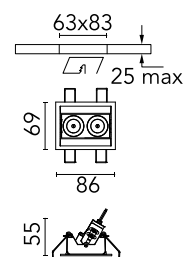

### Main specifications

Mounting	Ceiling recessed
Environments	Indoor dry location
LED type	Power LED
Lamp category	LED
Number of heads	1
Power (W)	7
Source flux (lm)	570
System flux (lm)	422

### Physical

Colour	Black/Bronze
Trim	Yes
Orientation	Adjustable
Longitudinal tilting (°)	30
Recessed depth (mm)	75
Length (mm)	86
Net weight (kg)	0.25
IP internal	20