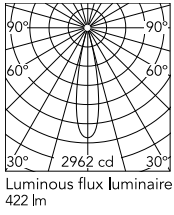

### Physical

Colour	Black/Bronze
Trim	Yes
Orientation	Adjustable
Longitudinal tilting (°)	30
Recessed depth (mm)	75
Length (mm)	86
Net weight (kg)	0.25
IP internal	20

### Technical Drawings

[2D](#)  ZIP

[3D](#)  ZIP

[Bim](#)  ZIP

## Schematic light drawing