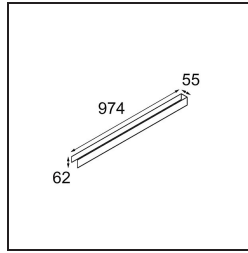

Date _____
Customer _____
Project _____
Type _____

United asy cover (974mm) 1x white struc

Specifications

Material	13403009
Lamp Included	No
Number of Light Sources	0
IP Rating	20
Glow wire rating (°C)	960
Indoor/Outdoor	Indoor
Adjustability	Not Applicable
Primary Colour & Primary Finish	White, Structure
Gross weight (g)	970.0