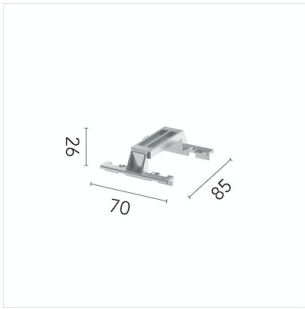

Accessories & Power Supply

OPTIONAL
Accessory

Mounting

08.0059.90

Accessory for mounting of No
Trim Adjustable continuous line.

OPTIONAL
Frame

Installation

08.0515.00

Pre-installation No Trim Frame 2L
Adjustable