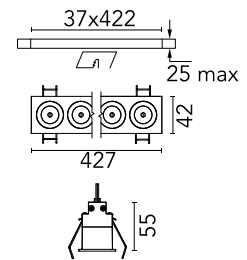

FLOS

05.1305.14BDA Black/Copper

Light Shadow Fixed Trim Dali Version 12 Spots Optic Spot

Designed by FLOS Architectural, 2022

Recessed integrated luminaire with 12 LED lighting spots. Remote power supply included (220-240V).

Are you a professional and your project needs consulting and support?

[BOOK AN APPOINTMENT](#)

Main specifications

Mounting	Ceiling recessed
Environments	Indoor dry location
LED type	Power LED
Lamp category	LED
Number of heads	1
Power (W)	32.4
Source flux (lm)	3420
System flux (lm)	2416

Physical

Colour	Black/Copper
Trim	Yes
Orientation	Fixed
Recessed depth (mm)	75
Length (mm)	427
Net weight (kg)	0.66
Package height (mm)	10
Package width (mm)	13
IP internal	20
IP external	55

Download

Mounting instructions [↓ PDF](#)