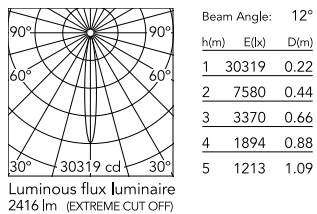

Physical

Colour	Black/Copper
Trim	Yes
Orientation	Fixed
Recessed depth (mm)	75
Length (mm)	427
Net weight (kg)	0.66
Package height (mm)	10
Package width (mm)	13
IP internal	20
IP external	55

Download

Mounting instructions [↓ PDF](#)

Schematic light drawing

Photometric

Lighting type	Direct
Light distribution	Symmetric
CCT (K)	3000
CRI>	90
LED Life / Failure Ratio	L80B50
Beam angle C0-180 (°)	10
Beam angle C90-270 (°)	10

Electrical

Insulation class	II
Frequency (Hz)	50/60
Forward voltage (V)	34.8
LED current (mA)	900
Driver	Remote included
Dimmable	Yes
Dimming type	Dimmable DALI 2
Dimming range (%)	1-100
Dimming interface	Remote Dimmable (Dimmer Not Included)