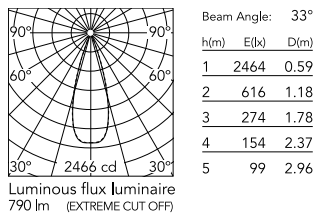

Schematic light drawing

Photometric

Lighting type	Direct
Light distribution	Symmetric
CCT (K)	3000
CRI>	90
Beam angle C0-180 (°)	33
Beam angle C90-270 (°)	33

Electrical

Insulation class	II
Frequency (Hz)	50/60
Main voltage (Vac)	220
Forward voltage (V)	11.6
LED current (mA)	900
Driver	Remote included
Dimmable	Yes
Dimming type	Dimmable DALI 2
Dimming range (%)	1-100
Dimming interface	Remote Dimmable (Dimmer Not Included)

Notes

It requires a pre-installation frame, to be ordered separately.