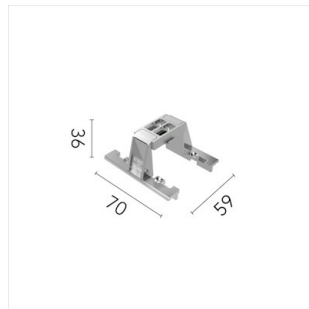

Schematic light drawing

Photometric

Lighting type	Direct
Light distribution	Symmetric
CCT (K)	3000
CRI>	90
Beam angle C0-180 (°)	33
Beam angle C90-270 (°)	33

Electrical

Insulation class	II
Frequency (Hz)	50/60
Main voltage (Vac)	220
Forward voltage (V)	11.6
LED current (mA)	900
Driver	Remote included
Dimmable	Yes
Dimming type	Dimmable DALI 2
Dimming range (%)	1-100
Dimming interface	Remote Dimmable (Dimmer Not Included)

Notes

It requires a pre-installation frame, to be ordered separately.

Accessories & Power Supply

REQUIRED
Frame

Installation

08.0511.00

Pre-installation No Trim Frame 4L
Fix

OPTIONAL
Accessory

Mounting

08.0052.90

Accessory for mounting of No
Trim Fix continuous line.