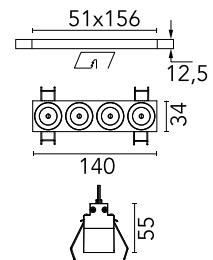

FLOS

03.9235.40BDA White/White

Light Shadow Fixed No Trim Dali Version 4 Spots Optic Flood

Designed by FLOS Architectural, 2022

Recessed integrated luminaire with 4 LED lighting spots. Remote power supply included (220-240V).

Are you a professional and your project needs consulting and support?

[BOOK AN APPOINTMENT](#)

Main specifications

Mounting	Ceiling recessed
Environments	Indoor dry location
LED type	Power LED
Lamp category	LED
Iicos	No
Number of heads	1
Power (W)	10.8
Source flux (lm)	1140
System flux (lm)	790

Physical

Colour	White/White
Trim	No
Orientation	Fixed
Recessed depth (mm)	75
Length (mm)	140
Net weight (kg)	0.34
IP internal	20
IP external	55

Download

[Mounting instructions](#) ZIP

Photometric Files

[LDT / IES](#) ZIP

Technical Drawings

[2D](#) ZIP

[3D](#) ZIP

Ecodesign and Energy Labelling

Replaceable (LED only) light source by a professional

Replaceable control gear by a professional