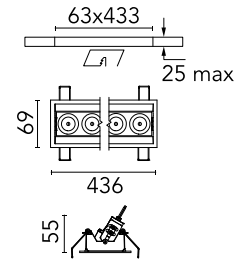

Are you a professional and your project needs consulting and support?

[BOOK AN APPOINTMENT](#)

Main specifications

Mounting	Ceiling recessed
Environments	Indoor dry location
LED type	Power LED
Lamp category	LED
Number of heads	1
Power (W)	32.4
System flux (lm)	2428

Physical

Colour	White/Bronze
Trim	Yes
Orientation	Adjustable
Longitudinal tilting (°)	30
Recessed depth (mm)	75
Length (mm)	436
Net weight (kg)	0.66
Package height (mm)	16
Package width (mm)	14
Package length (mm)	21
IP internal	20

Schematic light drawing

Beam Angle: 26°

h(m)	E(lx)	D(m)
1	11078	0.46
2	2768	0.92
3	1231	1.39
4	692	1.85
5	442	2.31

Luminous flux luminaire
2428 lm (EXTREME CUT OFF)

Ecodesign and Energy Labelling

Replaceable (LED only)
light source by a
professional

Replaceable control
gear by a professional

Photometric

Lighting type	Direct
Light distribution	Symmetric
CCT (K)	2700
CRI>	90
LED Life / Failure Ratio	L80B50
Beam angle C0-180 (°)	26
Beam angle C90-270 (°)	26