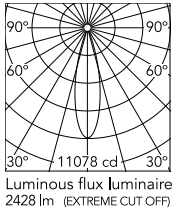

Physical

Colour	White/Bronze
Trim	Yes
Orientation	Adjustable
Longitudinal tilting (°)	30
Recessed depth (mm)	75
Length (mm)	436
Net weight (kg)	0.66
Package height (mm)	16
Package width (mm)	14
Package length (mm)	21
IP internal	20

Schematic light drawing

Beam Angle: 26°

h(m)	E(lx)	D(m)
1	11078	0.46
2	2768	0.92
3	1231	1.39
4	692	1.85
5	442	2.31

Luminous flux luminaire
2428 lm (EXTREME CUT OFF)

Ecodesign and Energy Labelling

Replaceable (LED only)
light source by a
professional

Replaceable control
gear by a professional

Photometric

Lighting type	Direct
Light distribution	Symmetric
CCT (K)	2700
CRI>	90
LED Life / Failure Ratio	L80B50
Beam angle C0-180 (°)	26
Beam angle C90-270 (°)	26