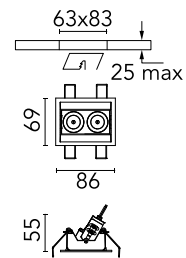

FLOS

05.1407.40ACB White/Bronze

Light Shadow Adjustable Trim Casambi Version 2 Spots Optic Spot NEW

Designed by FLOS Architectural

Recessed integrated luminaire with 2 LED lighting spots. Remote power supply included (220-240V).

Are you a professional and your project needs consulting and support?

[BOOK AN APPOINTMENT](#)

Main specifications

Mounting	Ceiling recessed
Environments	Indoor dry location
LED type	Power LED
Lamp category	LED
Number of heads	1
Power (W)	7
Source flux (lm)	540
System flux (lm)	429

Physical

Colour	White/Bronze
Trim	Yes
Orientation	Adjustable
Longitudinal tilting (°)	30
Recessed depth (mm)	75
Length (mm)	86
Net weight (kg)	0.25
IP internal	20

Download

[Mounting instructions](#)  PDF