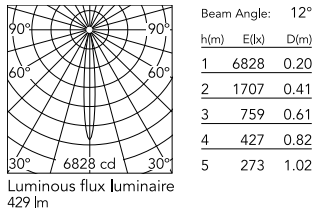

Physical

Colour	White/Bronze
Trim	Yes
Orientation	Adjustable
Longitudinal tilting (°)	30
Recessed depth (mm)	75
Length (mm)	86
Net weight (kg)	0.25
IP internal	20

Download

[Mounting instructions](#)  PDF

Photometric Files

[LDT / IES](#)  ZIP

Technical Drawings

[2D](#)  ZIP

[3D](#)  ZIP

[Bim](#)  ZIP

Schematic light drawing

Ecodesign and Energy Labelling

Replaceable (LED only)
light source by a
professional

Replaceable control
gear by a professional

Photometric

Lighting type	Direct
Light distribution	Symmetric
CCT (K)	2700
CRI>	90
LED Life / Failure Ratio	L80B50
Beam angle C0-180 (°)	11
Beam angle C90-270 (°)	11