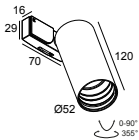

20583 9040 SUPERLOOP-SPY 52 SOFT 93030 MDL

SUPERLOOP-SPY 66 MDL