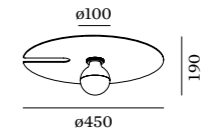

MIRRO

CEILING

1.0

☛ QA60 max. 15W | E27
aluminium | steel powder coated
aluminium composite panel

📦 0.70kg 🌀 IP20

	CODE
	6321E8GB0
	6321E8NB0

OPTIONAL

QA60 LED E27 6W 500lm 2700K

	CODE
gold mirror	9003E139
silver mirror	9003E140

2.0

☛ LED G95 max. 15W | E27
aluminium | steel powder coated
aluminium composite panel

📦 1.00kg 🌀 IP20

	CODE
	6322E8GB0
	6322E8NB0

OPTIONAL

G95 LED E27 6W 500lm 2700K