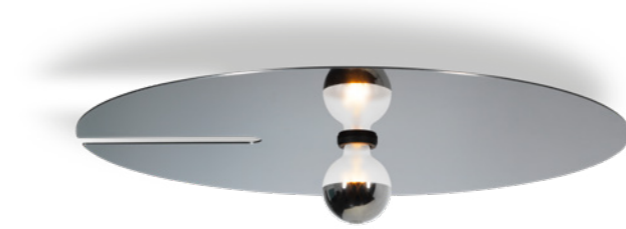

MIRRO

CEILING

1.0

☛ QA60 max. 15W | E27
aluminium | steel powder coated
aluminium composite panel

📦 0.70kg 🌀 IP20

	CODE
	6321E8GB0
	6321E8NB0

OPTIONAL

QA60 LED E27 6W 500lm 2700K

	CODE
gold mirror	9003E139
silver mirror	9003E140

2.0

☛ LED G95 max. 15W | E27
aluminium | steel powder coated
aluminium composite panel

📦 1.00kg 🌀 IP20

	CODE
	6322E8GB0
	6322E8NB0

OPTIONAL

G95 LED E27 6W 500lm 2700K

	CODE
gold mirror	9003E142
silver mirror	9003E141

3.0

☛ LED G95 max. 15W | E27
aluminium | steel powder coated
aluminium composite panel

📦 2.10kg 🌀 IP20

	CODE
	6323E8GB0
	6323E8NB0

OPTIONAL

G95 LED E27 6W 500lm 2700K

	CODE
gold mirror	9003E142
silver mirror	9003E141