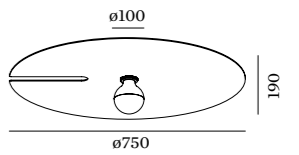

3.0

☛ LED G95 max. 15W | E27
aluminium | steel powder coated
aluminium composite panel

📦 2.10kg 🌀 IP20

	CODE
	6323E8GB0
	6323E8NB0

OPTIONAL

G95 LED E27 6W 500lm 2700K

	CODE
gold mirror	9003E142
silver mirror	9003E141