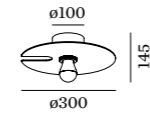

MIRRO

CEILING

1.0

☛ QA60 max. 15W | E27
aluminium | steel powder coated
aluminium composite panel

📦 0.70kg 🌀 IP20

	CODE
	6321E8GB0
	6321E8NB0

OPTIONAL

QA60 LED E27 6W 500lm 2700K

	CODE
gold mirror	9003E139
silver mirror	9003E140

2.0

☛ LED G95 max. 15W | E27
aluminium | steel powder coated
aluminium composite panel

📦 1.00kg 🌀 IP20

	CODE
	6322E8GB0
	6322E8NB0

OPTIONAL

G95 LED E27 6W 500lm 2700K