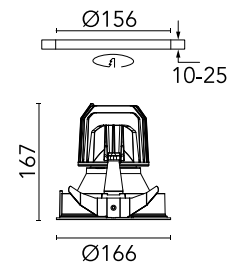

FLOS

03.6810.1BBDA Black/White

Light Supply Fixed Trim Dimmable

Designed by FLOS Architectural, 2017

LED - LED array - 29W - 1549lm - 4000K - CRI> 90 - Beam° 62

Recessed luminaire with LED light source. Remote 220/240V power supply included.

Are you a professional and your project needs consulting and support?

[BOOK AN APPOINTMENT](#)

Main specifications

Mounting	Ceiling recessed
Environments	Indoor dry location
LED type	LED array
Lamp category	LED
Ilcos	No
Number of heads	1
Power (W)	29
Source flux (lm)	3164
System flux (lm)	1549

Physical

Colour	Black/White
Trim	No
Orientation	Fixed
Recessed depth (mm)	277
Net weight (kg)	0.98
IP internal	20
IP external	44

Download

Mounting instructions [↓ PDF](#)

Photometric Files

LDT / IES [↓ ZIP](#)

Technical Drawings

2D [↓ ZIP](#)

3D [↓ ZIP](#)

Schematic light drawing

Beam Angle: 62°

h(m)	E(lx)	D(m)
1	1554	1.19
2	389	2.39
3	173	3.58
4	97	4.77
5	62	5.97

Luminous flux luminaire
1549 lm (EXTREME CUT OFF)