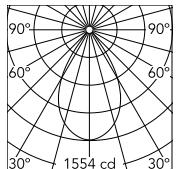

Physical

Colour	Black/White
Trim	No
Orientation	Fixed
Recessed depth (mm)	277
Net weight (kg)	0.98
IP internal	20
IP external	44

Download

Mounting instructions [↓ PDF](#)

Photometric Files

LDT / IES [↓ ZIP](#)

Technical Drawings

2D [↓ ZIP](#)

3D [↓ ZIP](#)

Schematic light drawing

Beam Angle: 62°

h(m)	E(lx)	D(m)
1	1554	1.19
2	389	2.39
3	173	3.58
4	97	4.77
5	62	5.97

Luminous flux luminaire
1549 lm (EXTREME CUT OFF)