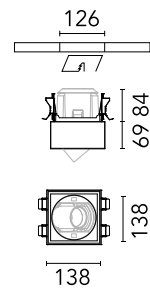

Are you a professional and your project needs consulting and support?

[BOOK AN APPOINTMENT](#)

Main specifications

Mounting	Ceiling recessed
Environments	Indoor dry location
Iicos	No

Physical

Colour	Teak
Trim	No
Net weight (kg)	0.30
IP internal	20
IP external	20