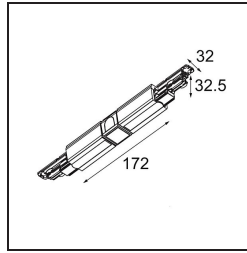

Date _____
Customer _____
Project _____
Type _____

Track connector surface 180° dali white

Specifications

Material	14210701
Lamp Included	No
Number of Light Sources	0
Input Voltage	230V
Electrical Class	I
IP Rating	20
Glow wire rating (°C)	960
Dimming Protocol	DALI
Indoor/Outdoor	Indoor
Adjustability	Not Applicable
Primary Colour & Primary Finish	White,
Gross weight (g)	183.0