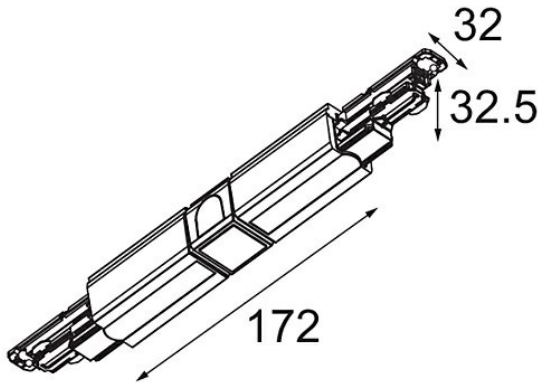

Date _____
Customer _____
Project _____
Type _____

Track connector surface 180° dali white

Specifications

Material	14210701
Lamp Included	No
Number of Light Sources	0
Input Voltage	230V
Electrical Class	I
IP Rating	20
Glow wire rating (°C)	960
Dimming Protocol	DALI
Indoor/Outdoor	Indoor
Adjustability	Not Applicable
Primary Colour & Primary Finish	White,
Gross weight (g)	183.0