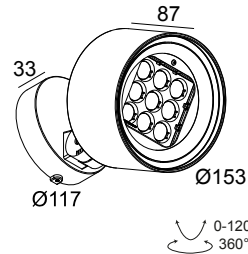

[View on website](#)

General info

LOCATION	outdoor
INSTALLATION	Floor Surface mounted, Wall Surface mounted
INGRESS PROTECTION	IP65
PROTECTION AGAINST MECHANICAL IMPACT	IK08
WEIGHT (KG)	2.4
ADJUSTABILITY	0° to 120° swiveling, 360° rotatable
INFORMATION	9 x LENS SP-14° INCL.DIMMABLE LED POWER SUPPLY 900mA-DC INCL.LINEAR WALLWASH LENS

Electrical info

ELECTRICAL	110-277V / 50-60Hz
CLASS	I
POWER SUPPLY INCLUDED	YES
DIM TYPE	DALI
ENERGY CLASS	F

Lightsource info

LIGHTSOURCE NAME	LED
LIGHTSOURCE	LED cluster 23,4W / CRI>90 (R9: 50) / 2700K / 2412lm
TM-30 VALUES	Rf: 91 / Rg: 99
SDCM	SDCM3
RISKGROUP	RG2
LM80	L80 > 120000
LED TECHNICS (LIGHT SOURCE)	2412lm // 23,4W // 102lm/W
LED TECHNICS (LUMINAIRE)	1592lm // 27W // 59lm/W

Options

FRAX ANTI VANDAL SCREWS

Accessories

FRAX M KAP