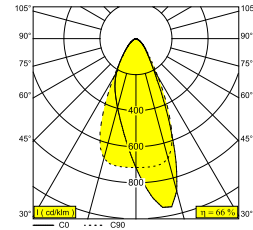

[View on website](#)

General info

LOCATION	outdoor
INSTALLATION	Floor Surface mounted, Wall Surface mounted
INGRESS PROTECTION	IP65
PROTECTION AGAINST MECHANICAL IMPACT	IK08
WEIGHT (KG)	2.4
ADJUSTABILITY	0° to 120° swiveling, 360° rotatable
INFORMATION	9 x LENS SP-14° INCL.DIMMABLE LED POWER SUPPLY 900mA-DC INCL.LINEAR WALLWASH LENS

Electrical info

ELECTRICAL	110-277V / 50-60Hz
CLASS	I
POWER SUPPLY INCLUDED	YES
DIM TYPE	DALI
ENERGY CLASS	F

Lightsource info

LIGHTSOURCE NAME	LED
LIGHTSOURCE	LED cluster 23,4W / CRI>90 (R9: 50) / 2700K / 2412lm
TM-30 VALUES	Rf: 91 / Rg: 99
SDCM	SDCM3
RISKGROUP	RG2
LM80	L80 > 120000
LED TECHNICS (LIGHT SOURCE)	2412lm // 23,4W // 102lm/W
LED TECHNICS (LUMINAIRE)	1592lm // 27W // 59lm/W

Options

FRAX ANTI VANDAL SCREWS

Accessories

FRAX M KAP