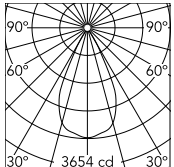

Physical

Colour	White
Trim	No
Orientation	Fixed
Recessed depth (mm)	150
Spot diameter (mm)	105
Net weight (kg)	0.48
Package height (mm)	190
Package width (mm)	175
Package length (mm)	220
IP internal	20
IP external	54

Schematic light drawing

Beam Angle: 51°

h(m)	E(lx)	D(m)
1	3654	0.96
2	914	1.91
3	406	2.87
4	228	3.82
5	146	4.78

Luminous flux Luminaire
2407 lm (EXTREME CUT OFF)

Photometric

Lighting type	Direct
Light distribution	Symmetric
CCT (K)	3000
CRI>	90
McAdam steps (SDCM)	3
LED Life / Failure Ratio	L80B50
Beam angle C0-180 (°)	51
Beam angle C90-270 (°)	51
UGR _L	21