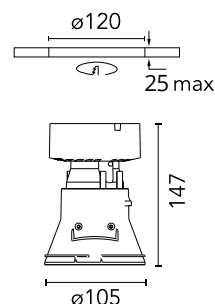

FLOS

05.7107.B1 White

Kap Ø 105 Fixed Optic Flood

Designed by FLOS Architectural, 2019

LED - LED array - 22.8W - 2407lm - 3000K - CRI> 90 - Beam° 51

Recessed luminaire with LED light source. Remote transformer not included. Pre-installation frame. To be ordered separately. Diffusing lens included.

Are you a professional and your project needs consulting and support?

[BOOK AN APPOINTMENT](#)

Main specifications

Mounting	Ceiling recessed
Environments	Indoor dry location
Light Source Type	LED
LED type	LED array
Lamp category	LED
Iicos	No
Bulb finish	Clear
Number of heads	1
Power (W)	22.8
System power (W)	25.9
Source flux (lm)	2767
System flux (lm)	2407
Efficacy (lm/W)	92

Physical

Colour	White
Trim	No
Orientation	Fixed
Recessed depth (mm)	150
Spot diameter (mm)	105
Net weight (kg)	0.48
Package height (mm)	190
Package width (mm)	175
Package length (mm)	220
IP internal	20
IP external	54

Download

[Mounting instructions](#) PDF

Photometric Files

[LDT / IES](#) ZIP

Technical Drawings

[2D](#) ZIP

[3D](#) ZIP

[Bim](#) ZIP