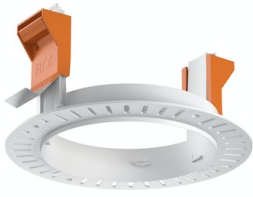

Accessories & Power Supply

ø120

REQUIRED
Frame

Installation

08.0132.00

Installation frame No Trim