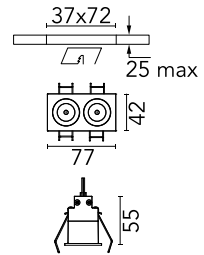

FLOS

05.1012.40A White/Bronze

Light Shadow Fixed Trim 2 Spots Optic Medium

NEW

Designed by FLOS Architectural, 2022

Recessed integrated luminaire with 2 LED lighting spots. Remote power supply included (220-240V).

Are you a professional and your project needs consulting and support?

[BOOK AN APPOINTMENT](#)

Main specifications

Mounting	Ceiling recessed
Environments	Indoor dry location
LED type	Power LED
Lamp category	LED
Number of heads	1
Power (W)	7
Source flux (lm)	540
System flux (lm)	413

Physical

Colour	White/Bronze
Trim	Yes
Orientation	Fixed
Recessed depth (mm)	75
Length (mm)	77
Net weight (kg)	0.25
Package height (mm)	10
Package width (mm)	13
IP internal	20
IP external	55

Download

[Mounting instructions](#)  PDF

Photometric Files

[LDT / IES](#)  ZIP

Technical Drawings

[2D](#)  ZIP

[3D](#)  ZIP

[Bim](#)  ZIP

Schematic light drawing

Beam Angle: 22°