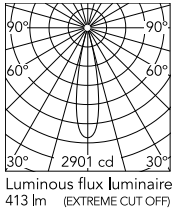

Physical

Colour	White/Bronze
Trim	Yes
Orientation	Fixed
Recessed depth (mm)	75
Length (mm)	77
Net weight (kg)	0.25
Package height (mm)	10
Package width (mm)	13
IP internal	20
IP external	55

Download

[Mounting instructions](#)  PDF

Photometric Files

[LDT / IES](#)  ZIP

Technical Drawings

[2D](#)  ZIP

[3D](#)  ZIP

[Bim](#)  ZIP

Schematic light drawing

Beam Angle: 22°

h(m)	E(lx)	D(m)
1	2901	0.38
2	725	0.76
3	322	1.14
4	181	1.52
5	116	1.91

Luminous flux luminaire
413 lm (EXTREME CUT OFF)

Ecodesign and Energy Labelling

Replaceable (LED only)
light source by a
professional

Replaceable control
gear by a professional

Photometric

Lighting type	Direct
Light distribution	Symmetric
CCT (K)	2700
CRI>	90
LED Life / Failure Ratio	L80B50
Beam angle C0-180 (°)	22
Beam angle C90-270 (°)	22