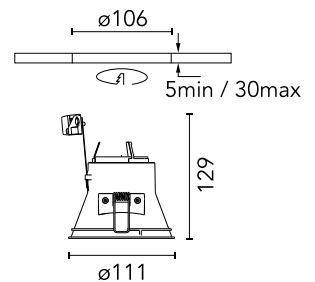

FLOS

05.7030.EQ Copper

Easy Kap Ø 105 Fixed EVO NEW

Designed by FLOS Architectural, 2019

Recessed 12V lamp luminaire. Remote transformer not included. Installation frame not necessary.

Are you a professional and your project needs consulting and support?

[BOOK AN APPOINTMENT](#)

Main specifications

Mounting	Ceiling recessed
Environments	Indoor dry location
Light Source Type	Bulb
Lamp category	LED
Lamp type	QR-CBC 51
Lamp holders	GX5.3

Physical

Colour	Copper
Trim	Yes
Orientation	Fixed
Recessed depth (mm)	134
Spot diameter (mm)	111
Net weight (kg)	0.23
IP internal	54
IP external	54