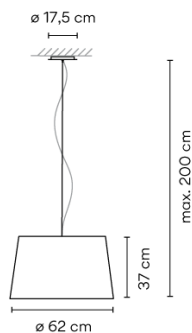

Warm

VIBIA

4926

Design By Ramos & Bassols

WARM is a tapered drum pendant with an opaque aluminium shade that is warm, elegant and adaptable to any atmosphere. Designed by Ramos & Bassols.

Model Sheet

Optional: Extra cable length
Min. quantity, upcharge and extra lead time apply [EN]

Finish		28 Brown M1 NCS S 4020-Y60R
		25 Beige D1 NCS S 4005-Y50R
		56 Green D1 NCS S 7010-G30Y
		10 White NCS S 0300-N

Dimming On/ Off

Installation type Surface Canopy

Materials Ceiling rose: Steel

Light source 4 x MASTER LEDBULB E27 230V 13W
1 x COMPACT FLUORESCENT E27 230V 20W

Dimmable IP20 50Hz

Packaging 1 Box
0.72 m x 0.72 m x 0.5 m
Gross weight 9.1
Net weight 8.19
Vol. 0.2592

Lighting effect

General Lighting

Lamp for general lighting that equally distributes the light in all directions.