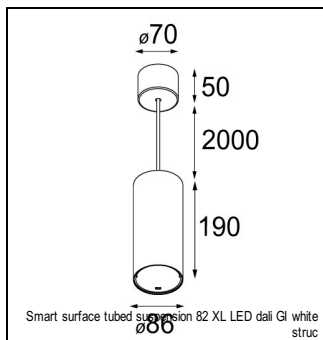

Art. Nr. 12472009

SPECIFICATIONS

Lamp	1x LED Array		
Gear / Transfo	LED gear not incl.		
Cut-out size	ø 70 h 60		
Weight	0.36kg		
Min. distance	0.1 m		
IP	IP55		
Glow wire test	960°		
Lifetime	L80 B20 @ 50.000 hrs		
CRI	90		
Power supply	500mA	350mA	700mA
	18.4Vf	17.8Vf	19.3Vf
Connected load	9.2W	6.2W	13.4W
Lumen	710lm	529lm	912lm
Efficacy	77lm/W	85lm/W	68lm/W
UGR	17	16	19
Adjustability	Not Applicable		
Remark	! 3500K on request ! can be combined with Smart mask, Smart surface box, Smart surface tubed, Smart surface tubed suspension		

GYPKIT

12291030 | GYPKIT 210X190-2XØ70 R35-88
 12290130 | GYPKIT 190X190 - Ø70

ACCESSORIES

RECESSED-FRAME

12500230 | SMART RECESSED RING 82

MASK

12500132	SMART MASK 82 2X BLACK STRUC
12500109	SMART MASK 82 2X WHITE STRUC
12500146	SMART MASK 82 2X GOLD
12500032	SMART MASK 82 1X BLACK STRUC
12500009	SMART MASK 82 1X WHITE STRUC
12500046	SMART MASK 82 1X GOLD