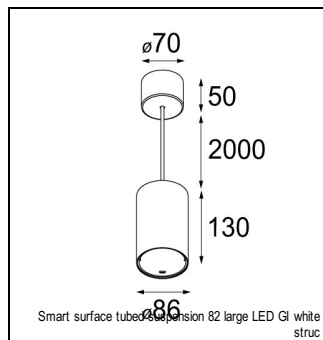

GYPKIT

12291030 | GYPKIT 210X190-2XØ70 R35-88
12290130 | GYPKIT 190X190 - Ø70