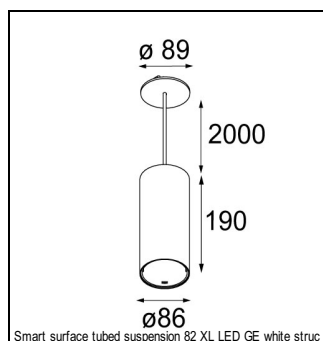

GYPKIT

12291030 | GYPKIT 210X190-2XØ70 R35-88
12290130 | GYPKIT 190X190 - Ø70