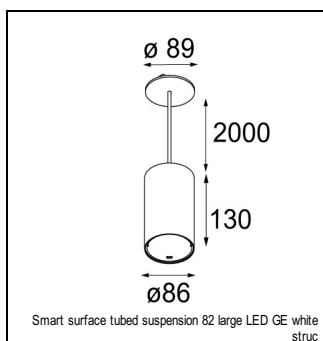

GYPKIT

12291030 | GYPKIT 210X190-2XØ70 R35-88
12290130 | GYPKIT 190X190 - Ø70