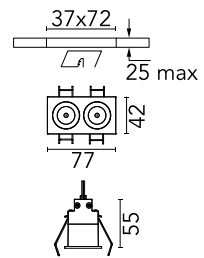

FLOS

05.1015.40BDA White/Copper

Light Shadow Fixed Trim Dali Version 2 Spots Optic Medium

Designed by FLOS Architectural, 2022

Recessed integrated luminaire with 2 LED lighting spots. Remote power supply included (220-240V).

Are you a professional and your project needs consulting and support?

[BOOK AN APPOINTMENT](#)

Main specifications

Mounting	Ceiling recessed
Environments	Indoor dry location
LED type	Power LED
Lamp category	LED
Number of heads	1
Power (W)	7
Source flux (lm)	570
System flux (lm)	419

Physical

Colour	White/Copper
Trim	Yes
Orientation	Fixed
Recessed depth (mm)	75
Length (mm)	77
Net weight (kg)	0.25
Package height (mm)	10
Package width (mm)	13
IP internal	20
IP external	55

Download

Mounting instructions [↓ PDF](#)