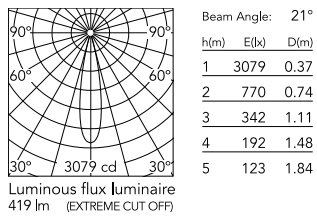

Physical

Colour	White/Copper
Trim	Yes
Orientation	Fixed
Recessed depth (mm)	75
Length (mm)	77
Net weight (kg)	0.25
Package height (mm)	10
Package width (mm)	13
IP internal	20
IP external	55

Download

Mounting instructions [↓ PDF](#)

Schematic light drawing

Photometric

Lighting type	Direct
Light distribution	Symmetric
CCT (K)	3000
CRI>	90
LED Life / Failure Ratio	L80B50
Beam angle C0-180 (°)	22
Beam angle C90-270 (°)	22

Electrical

Insulation class	II
Frequency (Hz)	50/60
Main voltage (Vac)	220
Forward voltage (V)	7.2
LED current (mA)	900
Driver	Remote included
Dimmable	Yes
Dimming type	Dimmable DALI 2
Dimming range (%)	1-100
Dimming interface	Remote Dimmable (Dimmer Not Included)