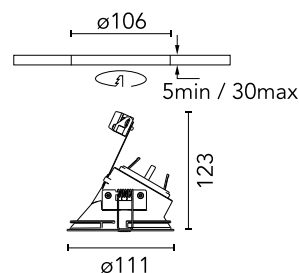

FLOS

05.7041.GL Gold

Easy Kap Ø 105 Wall-Washer

Designed by FLOS Architectural, 2019

'Recessed luminaire with main voltage source. Installation frame not necessary.

Are you a professional and your project needs consulting and support?

[BOOK AN APPOINTMENT](#)

Main specifications

Mounting	Ceiling recessed
Environments	Indoor dry location
Light Source Type	Bulb
Lamp category	LED
Lamp type	PAR16
Lamp holders	GZ10
Ilcos	No
Number of heads	1
Power (W)	MAX 3.9
System power (W)	4.2

Physical

Colour	Gold
Trim	Yes
Orientation	Fixed
Recessed depth (mm)	125
Spot diameter (mm)	111
Net weight (kg)	0.21
Package height (mm)	190
Package width (mm)	175
Package length (mm)	220
IP internal	54
IP external	54