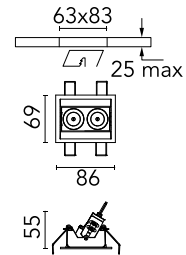

FLOS

03.9301.14ACB Black/Black

Light Shadow Adjustable Trim Casambi Version 2 Spots Optic Medium NEW

Designed by FLOS Architectural

Recessed integrated luminaire with 2 LED lighting spots. Remote power supply included (220-240V).

Are you a professional and your project needs consulting and support?

[BOOK AN APPOINTMENT](#)

Main specifications

Mounting	Ceiling recessed
Environments	Indoor dry location
LED type	Power LED
Lamp category	LED
Number of heads	1
Power (W)	7
Source flux (lm)	540
System flux (lm)	448

Physical

Colour	Black/Black
Trim	Yes
Orientation	Adjustable
Longitudinal tilting (°)	30
Recessed depth (mm)	150
Length (mm)	86
Net weight (kg)	0.25
IP internal	20

Download

[Mounting instructions](#)  PDF