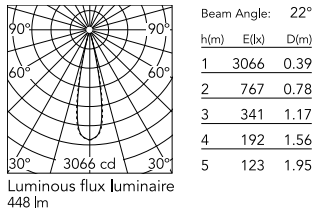

Physical

Colour	Black/Black
Trim	Yes
Orientation	Adjustable
Longitudinal tilting (°)	30
Recessed depth (mm)	150
Length (mm)	86
Net weight (kg)	0.25
IP internal	20

Download

[Mounting instructions](#)  PDF

Photometric Files

[LDT / IES](#)  ZIP

Technical Drawings

[2D](#)  ZIP

[3D](#)  ZIP

[Bim](#)  ZIP

Schematic light drawing

Ecodesign and Energy Labelling