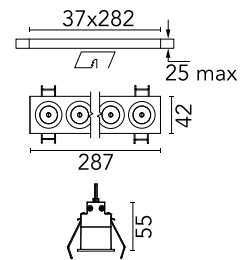

FLOS

05.1216.40ANI White/Steel

Light Shadow Fixed Trim Mains dimming Version 8 Spots Optic Medium NEW

Designed by FLOS Architectural, 2022

Recessed integrated luminaire with 8 LED lighting spots. Remote power supply included (220-240V).

Are you a professional and your project needs consulting and support?

[BOOK AN APPOINTMENT](#)

Main specifications

Mounting	Ceiling recessed
Environments	Indoor dry location
Light Source Type	LED
LED type	Power LED
Number of heads	1
Power (W)	20.9
System power (W)	21.6
Source flux (lm)	2280
System flux (lm)	0

Physical

Colour	White/Steel
Trim	Yes
Orientation	Fixed
Recessed depth (mm)	75
Length (mm)	287
Net weight (kg)	0.5
IP internal	20
IP external	55

Download

[Mounting instructions](#)

Ecodesign and Energy Labelling