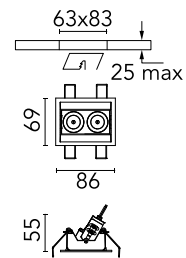

FLOS

05.1412.40ACB White/Bronze

Light Shadow Adjustable Trim Casambi Version 2 Spots Optic Medium NEW

Designed by FLOS Architectural

Recessed integrated luminaire with 2 LED lighting spots. Remote power supply included (220-240V).

Are you a professional and your project needs consulting and support?

[BOOK AN APPOINTMENT](#)

Main specifications

Mounting	Ceiling recessed
Environments	Indoor dry location
LED type	Power LED
Lamp category	LED
Number of heads	1
Power (W)	7
Source flux (lm)	540
System flux (lm)	413

Physical

Colour	White/Bronze
Trim	Yes
Orientation	Adjustable
Longitudinal tilting (°)	30
Recessed depth (mm)	75
Length (mm)	86
Net weight (kg)	0.25
IP internal	20

Download

[Mounting instructions](#)  PDF

Photometric Files

[LDT / IES](#)  ZIP

Technical Drawings

[2D](#)  ZIP

[3D](#)  ZIP

[Bim](#)  ZIP

Schematic light drawing

Beam Angle: 22°