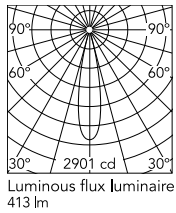

Physical

Colour	White/Bronze
Trim	Yes
Orientation	Adjustable
Longitudinal tilting (°)	30
Recessed depth (mm)	75
Length (mm)	86
Net weight (kg)	0.25
IP internal	20

Download

[Mounting instructions](#)  PDF

Photometric Files

[LDT / IES](#)  ZIP

Technical Drawings

[2D](#)  ZIP

[3D](#)  ZIP

[Bim](#)  ZIP

Schematic light drawing

Beam Angle: 22°