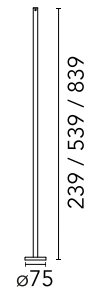

## Pole with base H 900 mm Black

Pole with base. H900mm Ready for installation on solid surface. Ground installation needs earth stick use, to be ordered as separated item.

Are you a professional and your project needs consulting and support?

### Physical

Colour	Black
Trim	No