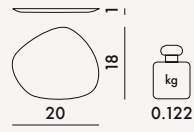

NAMASTÉ 2015

Design Jean-Marie Massaud

1236

MATERIAL

Melamine

OPACQUE

02
Orange

09
Black

CM
Black
Grey
Tortoise

1 set of three

2.28

0.011

54X5X40

1236