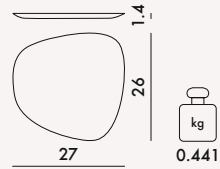

NAMASTÉ 2015

Design Jean-Marie Massaud

1236

MATERIAL

Melamine

OPACQUE

02
Orange

09
Black

CM
Black
Grey
Tortoise

1 set of three

2.28

0.011

54X5X40

1236