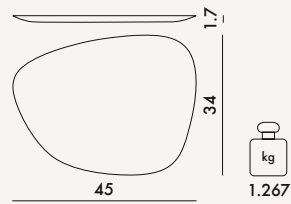

NAMASTÉ 2015

Design Jean-Marie Massaud

1236

MATERIAL

Melamine

OPACQUE

02
Orange

09
Black

CM
Black
Grey
Tortoise

1 set of three

2.28

0.011

54X5X40

1236