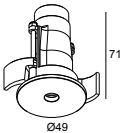

15225 0360 B

CONNECTION ST B

☐

15225 0360 W

CONNECTION ST W

☐