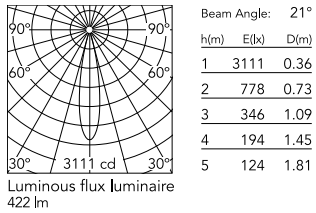

### Physical

Colour	White/Steel
Trim	Yes
Orientation	Adjustable
Longitudinal tilting (°)	30
Recessed depth (mm)	75
Length (mm)	86
Net weight (kg)	0.25
Package height (mm)	16
Package width (mm)	14
Package length (mm)	21
IP internal	20

### Technical Drawings

[2D](#)  ZIP

[3D](#)  ZIP

[Bim](#)  ZIP

## Schematic light drawing