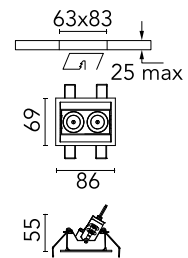

Recessed integrated luminaire with 2 LED lighting spots. Remote power supply included (220-240V).

Are you a professional and your project needs consulting and support?

[BOOK AN APPOINTMENT](#)