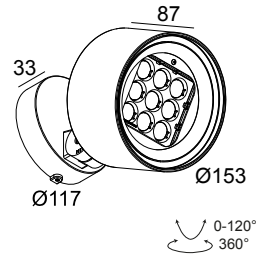

FRAX M 927 WALLWASH DIM5 N

26011 9255 N

AVAILABLE IN
ALU GREY 26011 9255 A
FLEMISH BRONZE OUTDOOR 26011 9255 FBRX
ANTHRACITE (DARK GREY) 26011 9255 N

 [View on website](#)

General info

LOCATION	outdoor
INSTALLATION	Floor Surface mounted, Wall Surface mounted
INGRESS PROTECTION	IP65
PROTECTION AGAINST MECHANICAL IMPACT	IK08
WEIGHT (KG)	2.4
ADJUSTABILITY	0° to 120° swiveling, 360° rotatable
INFORMATION	9 x LENS SP-14° INCL.DIMMABLE LED POWER SUPPLY 900mA-DC INCL.LINEAR WALLWASH LENS

Electrical info

ELECTRICAL	110-277V / 50-60Hz
CLASS	I
POWER SUPPLY INCLUDED	YES
DIM TYPE	DALI
ENERGY CLASS	F

Lightsource info

LIGHTSOURCE NAME	LED
LIGHTSOURCE	LED cluster 23,4W / CRI>90 (R9: 50) / 2700K / 2412lm
TM-30 VALUES	Rf: 91 / Rg: 99
SDCM	SDCM3
RISKGROUP	RG2
LM80	L80 > 120000
LED TECHNICS (LIGHT SOURCE)	2412lm // 23,4W // 102lm/W
LED TECHNICS (LUMINAIRE)	1592lm // 27W // 59lm/W