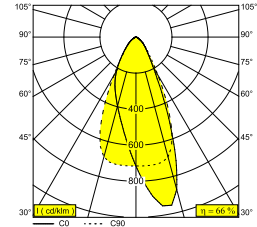

FRAX M 927 WALLWASH DIM5 N

26011 9255 N

AVAILABLE IN
ALU GREY 26011 9255 A
FLEMISH BRONZE OUTDOOR 26011 9255 FBRX
ANTHRACITE (DARK GREY) 26011 9255 N

 [View on website](#)

General info

LOCATION	outdoor
INSTALLATION	Floor Surface mounted, Wall Surface mounted
INGRESS PROTECTION	IP65
PROTECTION AGAINST MECHANICAL IMPACT	IK08
WEIGHT (KG)	2.4
ADJUSTABILITY	0° to 120° swiveling, 360° rotatable
INFORMATION	9 x LENS SP-14° INCL.DIMMABLE LED POWER SUPPLY 900mA-DC INCL.LINEAR WALLWASH LENS

Electrical info

ELECTRICAL	110-277V / 50-60Hz
CLASS	I
POWER SUPPLY INCLUDED	YES
DIM TYPE	DALI
ENERGY CLASS	F

Lightsource info

LIGHTSOURCE NAME	LED
LIGHTSOURCE	LED cluster 23,4W / CRI>90 (R9: 50) / 2700K / 2412lm
TM-30 VALUES	Rf: 91 / Rg: 99
SDCM	SDCM3
RISKGROUP	RG2
LM80	L80 > 120000
LED TECHNICS (LIGHT SOURCE)	2412lm // 23,4W // 102lm/W
LED TECHNICS (LUMINAIRE)	1592lm // 27W // 59lm/W