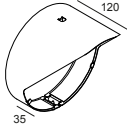

Options

FRAX ANTI VANDAL SCREWS

Accessories

FRAX M KAP

FRAX M 927 WALLWASH DIM5 N

26011 9255 N

FINISH YOUR SPECIFICATION

Light altering devices