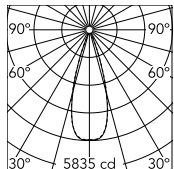

Physical

Colour	White/White
Trim	No
Orientation	Adjustable
Longitudinal tilting (°)	30
Recessed depth (mm)	75
Length (mm)	289
Net weight (kg)	0.50
IP internal	20
IP external	20

Download

[Mounting instructions](#) ZIP

Photometric Files

[LDT / IES](#) ZIP

Technical Drawings

[2D](#) ZIP

[3D](#) ZIP

[Bim](#) ZIP

Schematic light drawing

Beam Angle: 33°

h(m)	E(lx)	D(m)
1	5835	0.59
2	1459	1.18
3	648	1.78
4	365	2.37
5	233	2.96

Luminous flux luminaire
1872 lm (EXTREME CUT OFF)

Photometric

Lighting type	Direct
Light distribution	Symmetric
CCT (K)	3000
CRI>	90
Beam angle C0-180 (°)	33
Beam angle C90-270 (°)	33