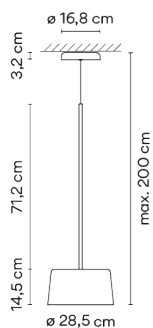

Tube

6165

Design By Ichiro Iwasaki

VIBIA

Model Sheet

Optional: Extra cable length
Min. quantity, upcharge and extra lead time apply [EN]

Finish

- 10 White
  NCS S 0300-N
- 15 Grey L2
  NCS S 2500-N
- 24 Beige M1
  NCS S 2005-Y50R
- 37 Terra Red
  NCS S 4040-Y70R
- 16 Grey M1
  NCS S 4500-N
- 21 Black Grey
  NCS S 7000-N

LED temperature color 2700 K / 3000 K / 3500 K

Dimming DALI 1-10V Push / CASAMBI / DALI / NO DRIVER

Installation type Surface Free Wire / Remote Micro / Surface Canopy / Built-in XS

Materials LED support: Aluminum
Tube: Steel. Black finish.
Ceiling rose: Steel

LED CRI>90 3480 lm 139,2
2700 K / 3000 K / 3500 K

Driver Constant Current 700 110~240
V V 50~60 Hz HZ

Dimmable **LED**
IP20 **Bi-volt** **50-60Hz**

Application Hanging lamps

Packaging 2 Box
0,248 m x 0,403 m x 0,403 m
Gross weight 4,3
Net weight 1,65
Vol. 0,0447

Lighting effect

General Lighting

Lamp for general lighting that equally distributes the light in all directions.

Photometric Data

Efficiency	51,14 lm/W
Coordinate System	CG
Total Flux	1447,46 lm
Maximum Value	576,19 cd

All of our products come with a five-year warranty. Check our legal terms at www.vibia.com/warranty

Vibia Lighting, S.L.U.

Office / Oficina
Progrés 4-6. 08850 Gavà. Barcelona, Spain.

International T +34 934 796 971
Spain / Portugal T +34 934 796 970

customer.service@vibia.com
vibia.com