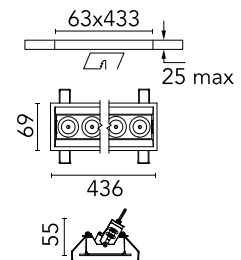

FLOS

03.9370.14A Black/White

Light Shadow Adjustable Trim 12 Spots Optic Medium NEW

Designed by FLOS Architectural

Recessed integrated luminaire with 12 LED lighting spots. Remote power supply included (220-240V).

Are you a professional and your project needs consulting and support?

[BOOK AN APPOINTMENT](#)

Main specifications

Mounting	Ceiling recessed
Environments	Indoor dry location
LED type	Power LED
Lamp category	LED
Ilcos	No
Number of heads	1
Power (W)	32.4
Source flux (lm)	3420
System flux (lm)	2696

Physical

Colour	Black/White
Trim	Yes
Orientation	Adjustable
Longitudinal tilting (°)	30
Recessed depth (mm)	75
Length (mm)	436
Net weight (kg)	0.66
IP internal	20
IP external	20

Download

[Mounting instructions](#)  PDF