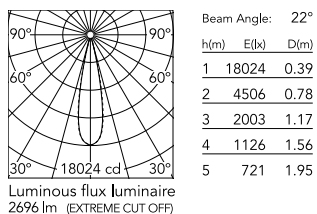

Physical

Colour	Black/White
Trim	Yes
Orientation	Adjustable
Longitudinal tilting (°)	30
Recessed depth (mm)	75
Length (mm)	436
Net weight (kg)	0.66
IP internal	20
IP external	20

Download

[Mounting instructions](#)  PDF

Photometric Files

[LDT / IES](#)  ZIP

Technical Drawings

[2D](#)  ZIP

[3D](#)  ZIP

[Bim](#)  ZIP

Schematic light drawing

Photometric