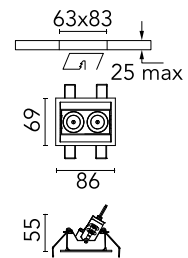

FLOS

05.1407.14ACB Black/Bronze

Light Shadow Adjustable Trim Casambi Version 2 Spots Optic Spot NEW

Designed by FLOS Architectural

Recessed integrated luminaire with 2 LED lighting spots. Remote power supply included (220-240V).

Are you a professional and your project needs consulting and support?

[BOOK AN APPOINTMENT](#)

Main specifications

Mounting	Ceiling recessed
Environments	Indoor dry location
LED type	Power LED
Lamp category	LED
Number of heads	1
Power (W)	7
Source flux (lm)	540
System flux (lm)	429

Physical

Colour	Black/Bronze
Trim	Yes
Orientation	Adjustable
Longitudinal tilting (°)	30
Recessed depth (mm)	75
Length (mm)	86
Net weight (kg)	0.25
IP internal	20

Download

[Mounting instructions](#) PDF

Photometric Files

Replaceable control
gear by a professional

Photometric

Lighting type	Direct
Light distribution	Symmetric
CCT (K)	2700
CRI>	90
LED Life / Failure Ratio	L80B50
Beam angle C0-180 (°)	11
Beam angle C90-270 (°)	11