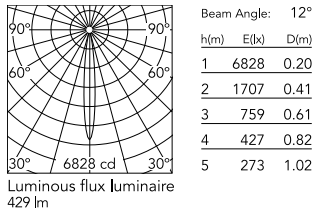

Physical

Colour	Black/Bronze
Trim	Yes
Orientation	Adjustable
Longitudinal tilting (°)	30
Recessed depth (mm)	75
Length (mm)	86
Net weight (kg)	0.25
IP internal	20

Download

[Mounting instructions](#) PDF

Photometric Files

[LDT / IES](#) ZIP

Technical Drawings

[2D](#) ZIP

[3D](#) ZIP

[Bim](#) ZIP

Schematic light drawing

Ecodesign and Energy Labelling

Replaceable (LED only)
light source by a
professional

Replaceable control
gear by a professional

Photometric

Lighting type	Direct
Light distribution	Symmetric
CCT (K)	2700
CRI>	90
LED Life / Failure Ratio	L80B50
Beam angle C0-180 (°)	11
Beam angle C90-270 (°)	11