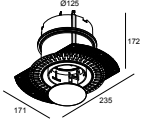

## Montage kit - side air only

---

**29810 0100** MOUNTING KIT SIDE AIR ONLY 1

**SPY 39 TRIMLESS 93040 FG**

24121 9330 FG

**Montage kit - top air only**

---

**29810 0200** MOUNTING KIT TOP AIR ONLY 1