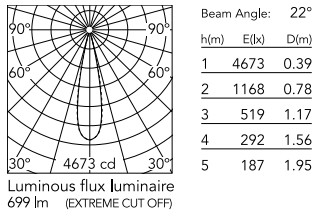

Physical

Colour	Black/White
Trim	Yes
Orientation	Fixed
Net weight (kg)	0.34
Package height (mm)	16
Package width (mm)	14
Package length (mm)	21
IP internal	20
IP external	55

Download

[Mounting instructions](#)  PDF

Photometric Files

[LDT / IES](#)  ZIP

Technical Drawings

[2D](#)  ZIP

[3D](#)  ZIP

Schematic light drawing

Photometric

Lighting type	Direct
Light distribution	Symmetric
CCT (K)	3000
CRI>	90
LED Life / Failure Ratio	L80B10
UGR _L	4