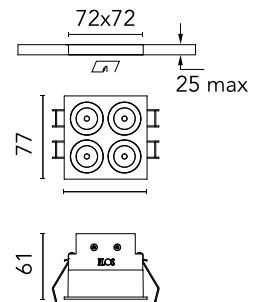

FLOS

05.0615.14.NI Black/White

Light Shadow Fixed Trim Mains Dimming Version 4 Spots Square Optic Medium NEW

Designed by FLOS Architectural, 2022

874lm - 3000K - CRI> 90

Recessed integrated luminaire with 4 LED lighting spots. Remote power supply included (220-240V). Pre-installation frame not required.

Are you a professional and your project needs consulting and support?

[BOOK AN APPOINTMENT](#)

Main specifications

Mounting	Ceiling recessed
Environments	Indoor dry location
Light Source Type	LED
LED type	Power LED
Number of heads	1
System power (W)	10.8
Source flux (lm)	840
System flux (lm)	874

Physical

Colour	Black/White
Trim	Yes
Orientation	Fixed
Net weight (kg)	0.34
Package height (mm)	16
Package width (mm)	14
Package length (mm)	21
IP internal	20
IP external	55

Download

[Mounting instructions](#)  PDF