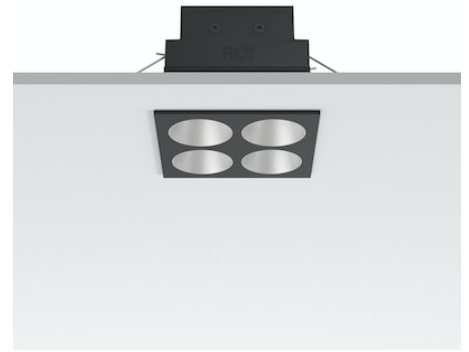

FLOS

05.0615.14.NI Black/White

Light Shadow Fixed Trim Mains Dimming Version 4 Spots Square Optic Medium NEW

Designed by FLOS Architectural, 2022

874lm - 3000K - CRI> 90

Recessed integrated luminaire with 4 LED lighting spots. Remote power supply included (220-240V). Pre-installation frame not required.

Are you a professional and your project needs consulting and support?

[BOOK AN APPOINTMENT](#)

Main specifications

Mounting	Ceiling recessed
Environments	Indoor dry location
Light Source Type	LED
LED type	Power LED
Number of heads	1
System power (W)	10.8
Source flux (lm)	840
System flux (lm)	874

Physical

Colour	Black/White
Trim	Yes
Orientation	Fixed
Net weight (kg)	0.34
Package height (mm)	16
Package width (mm)	14
Package length (mm)	21
IP internal	20
IP external	55

Download

[Mounting instructions](#)  PDF