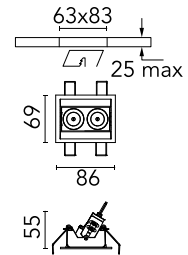

Recessed integrated luminaire with 2 LED lighting spots. Remote power supply included (220-240V).

Are you a professional and your project needs consulting and support?

[BOOK AN APPOINTMENT](#)