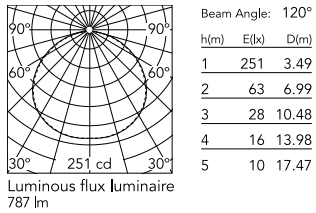

Are you a professional and your project needs consulting and support?

[BOOK AN APPOINTMENT](#)

Main specifications

| | |
|------------------|----------------------|
| Mounting | Ceiling, Wall |
| Environments | Outdoor wet location |
| LED type | Power LED |
| Number of heads | 1 |
| System power (W) | 11 |
| Source flux (lm) | 1292 |
| System flux (lm) | 787 |

Physical

| | |
|-------------|--------------------------|
| Colour | Forest Green/Oliva Green |
| Orientation | Fixed |
| IP internal | 66 |

Download

Mounting instructions [↓ ZIP](#)

Photometric Files

LDT / IES [↓ ZIP](#)

Technical Drawings

2D [↓ ZIP](#)

3D [↓ ZIP](#)

Schematic light drawing

Photometric

| | |
|------------------------|-----------|
| Lighting type | Direct |
| Light distribution | Symmetric |
| CCT (K) | 3000 |
| CRI> | 80 |
| Beam angle C0-180 (°) | 120 |
| Beam angle C90-270 (°) | 120 |