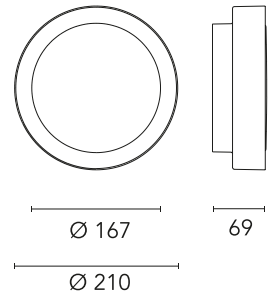

FLOS

FA533234 Forest Green/Oliva Green

Platter 210 NEW

Designed by FLOS Outdoor

LED source included. Integrated electrical power supply 220-240V ON/OFF. With IP65 cable guide for rubber cables 5mmϕ<math><10\text{mm}</math> and a 2-pole connection box for a fast connection. To ensure the tightness of the cable guide it's recommended to use flexible electric cables suitable for exterior use.

Are you a professional and your project needs consulting and support?

[BOOK AN APPOINTMENT](#)

Main specifications

| | |
|------------------|----------------------|
| Mounting | Ceiling, Wall |
| Environments | Outdoor wet location |
| LED type | Power LED |
| Number of heads | 1 |
| System power (W) | 11 |
| Source flux (lm) | 1292 |
| System flux (lm) | 787 |

Physical

| | |
|-------------|--------------------------|
| Colour | Forest Green/Oliva Green |
| Orientation | Fixed |
| IP internal | 66 |

Download

Mounting instructions [↓ ZIP](#)

Photometric Files

LDT / IES [↓ ZIP](#)

Technical Drawings

2D [↓ ZIP](#)

3D [↓ ZIP](#)

Schematic light drawing

Photometric

| | |
|------------------------|-----------|
| Lighting type | Direct |
| Light distribution | Symmetric |
| CCT (K) | 3000 |
| CRI> | 80 |
| Beam angle C0-180 (°) | 120 |
| Beam angle C90-270 (°) | 120 |