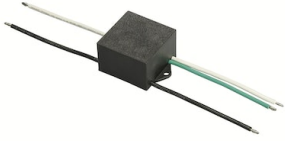

FLOS

FA533234 Forest Green/Oliva Green

Platter 210 NEW

Designed by FLOS Outdoor

LED source included. Integrated electrical power supply 220-240V ON/OFF. With IP65 cable guide for rubber cables 5mmϕ<math><10\text{mm}</math> and a 2-pole connection box for a fast connection. To ensure the tightness of the cable guide it's recommended to use flexible electric cables suitable for exterior use.

Accessories & Power Supply

OPTIONAL
Accessory

F990E00A000

S.P.D. (SURGE PROTECTION
DEVICE)