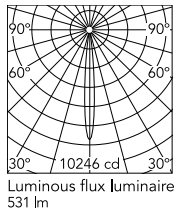

Physical

Colour	Black
Orientation	Adjustable
Rotation (°)	360
Longitudinal tilting (°)	90
Net weight (kg)	0.3
IP internal	20

Download

Mounting instructions [↓ PDF](#)

Photometric Files

LDT / IES [↓ ZIP](#)

Technical Drawings

2D [↓ ZIP](#)

3D [↓ ZIP](#)

Ecodesign and Energy Labelling

Non-replaceable light source

Schematic light drawing

h(m)	E(lx)	D(m)
1	10246	0.18
2	2562	0.35
3	1138	0.53
4	640	0.70
5	410	0.88

Photometric