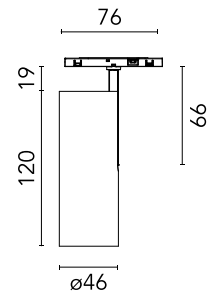

FLOS

05.5125.14.CB Black

Find Me 2 Casambi Dimmable NEW

Designed by FLOS Architectural, 2023

LED - Power LED - 10.5W - 531lm - 3000K - CRI> 90 - Beam° 10

LED projection lighting module for installation in the Zero Track Pro system. Electronic DC/DC converter incorporated. Individual wireless adjustment via Casambi. Casambi control implemented via the FLOS Control® app for mobile devices (available in the Apple Store and Google Play). Accessories included (honeycomb grid and protection bar).

Are you a professional and your project needs consulting and support?

[BOOK AN APPOINTMENT](#)

Main specifications

Mounting	Track
Environments	Indoor dry location
LED type	Power LED
Lamp category	LED
Number of heads	1
Power (W)	10.5
Source flux (lm)	781
System flux (lm)	531
Efficacy (lm/W)	51

Physical

Colour	Black
Orientation	Adjustable
Rotation (°)	360
Longitudinal tilting (°)	90
Net weight (kg)	0.3
IP internal	20

Download

Mounting instructions [↓ PDF](#)

Photometric Files

LDT / IES [↓ ZIP](#)

Technical Drawings

2D [↓ ZIP](#)

3D [↓ ZIP](#)

Ecodesign and Energy Labelling

Non-replaceable light source

Schematic light drawing

h(m)	E(lx)	D(m)
1	10246	0.18
2	2562	0.35
3	1138	0.53
4	640	0.70
5	410	0.88

Photometric