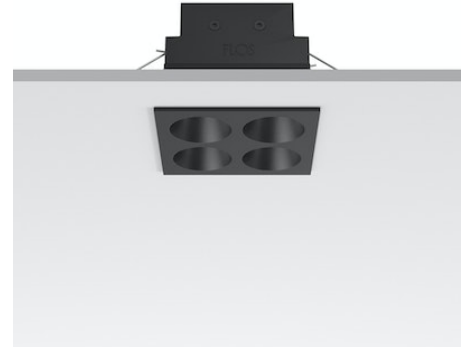

# FLOS

05.0616.14 Black/Black

## Light Shadow Fixed Trim 4 Spots Square Optic Medium NEW

Designed by FLOS Architectural, 2022

875lm - 3000K - CRI> 90

Recessed integrated luminaire with 4 LED lighting spots. Remote power supply included (220-240V). Pre-installation frame not required.

### Main specifications

Mounting	Ceiling recessed
Environments	Indoor dry location
Light Source Type	LED
LED type	Power LED
Number of heads	1
System power (W)	10.8
Source flux (lm)	0
System flux (lm)	875