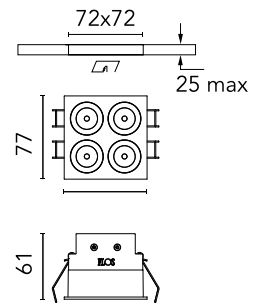

## Light Shadow Fixed Trim 4 Spots Square Optic Medium NEW

Designed by FLOS Architectural, 2022

875lm - 3000K - CRI> 90

Recessed integrated luminaire with 4 LED lighting spots. Remote power supply included (220-240V). Pre-installation frame not required.

### Main specifications

Mounting	Ceiling recessed
Environments	Indoor dry location
Light Source Type	LED
LED type	Power LED
Number of heads	1
System power (W)	10.8
Source flux (lm)	0
System flux (lm)	875

### Physical

Colour	Black/Black
Trim	Yes
Orientation	Fixed
Net weight (kg)	0.34
Package height (mm)	16
Package width (mm)	14
Package length (mm)	21
IP internal	20
IP external	55

## Schematic light drawing

Beam Angle: 22°

h(m)	E(lx)	D(m)
1	5981	0.39
2	1495	0.78
3	665	1.17
4	374	1.56
5	239	1.95

Luminous flux luminaire  
875 lm (EXTREME CUT OFF)