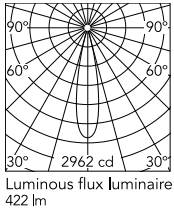

Physical

Colour	White/Bronze
Trim	Yes
Orientation	Adjustable
Longitudinal tilting (°)	30
Recessed depth (mm)	75
Length (mm)	86
Net weight (kg)	0.25
Package height (mm)	16
Package width (mm)	14
Package length (mm)	21
IP internal	20

Schematic light drawing

Beam Angle: 22°

h(m)	E(lx)	D(m)
1	2962	0.38
2	740	0.76
3	329	1.14
4	185	1.52
5	118	1.91

Luminous flux Luminaire
422 lm

Ecodesign and Energy Labelling

Replaceable (LED only)
light source by a
professional