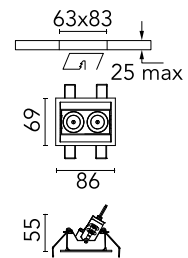

FLOS

05.1417.40A White/Bronze

Light Shadow Adjustable Trim 2 Spots Optic Medium NEW

Designed by FLOS Architectural

Recessed integrated luminaire with 2 LED lighting spots. Remote power supply included (220-240V).

Are you a professional and your project needs consulting and support?

[BOOK AN APPOINTMENT](#)

Main specifications

Mounting	Ceiling recessed
Environments	Indoor dry location
LED type	Power LED
Lamp category	LED
Number of heads	1
Power (W)	7
System flux (lm)	422

Physical

Colour	White/Bronze
Trim	Yes
Orientation	Adjustable
Longitudinal tilting (°)	30
Recessed depth (mm)	75
Length (mm)	86
Net weight (kg)	0.25
Package height (mm)	16
Package width (mm)	14
Package length (mm)	21
IP internal	20

Schematic light drawing

Beam Angle: 22°

h(m)	E(lx)	D(m)
1	2962	0.38
2	740	0.76
3	329	1.14
4	185	1.52
5	118	1.91

Luminous flux Luminaire
422 lm

Ecodesign and Energy Labelling

Replaceable (LED only)
light source by a
professional