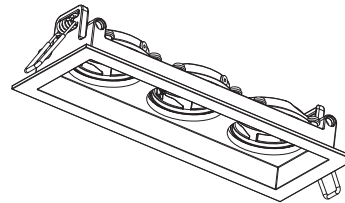

PLANO PETIT 3.0

02-Jul-2019

3.0 LED

LED 3x6W | 350mA | COB 3-step | excl. power supply
 CE IP20 10.3m 34° 25°/25° 355°

white texture	162361W_
black texture	162361B_
bronze	162361Q_

LIGHT COLOUR

2700K >90CRI 3x580lm 18V	3
3000K >90CRI 3x610lm 18V	5
1800-2700K >95CRI 3x360lm 15V	9

side view

bottom view

①

②

④

DIMENSIONS

MOUNTING INSTRUCTION

- ① Make a hole in the ceiling according to the prescribed dimensions.

POWER CONNECTION

- ② SERIAL CONNECTION - for LED

Always use POWER SUPPLY according to the specifications of the LED-module

- ③ Insert the fixture in the hole
- ④ Fix LED-modules into the fixture.