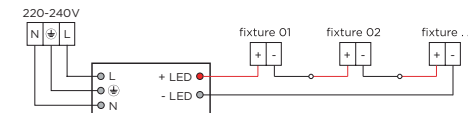

side view

bottom view

①

②

④

DIMENSIONS

MOUNTING INSTRUCTION

- ① Make a hole in the ceiling according to the prescribed dimensions.

POWER CONNECTION

- ② SERIAL CONNECTION - for LED

Always use POWER SUPPLY according to the specifications of the LED-module

- ③ Insert the fixture in the hole
- ④ Fix LED-modules into the fixture.