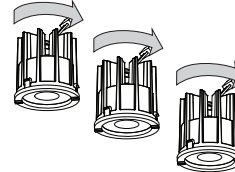

side view

bottom view

①

②

④

DIMENSIONS

MOUNTING INSTRUCTION

- ① Make a hole in the ceiling according to the prescribed dimensions.

POWER CONNECTION

- ② SERIAL CONNECTION - for LED

Always use POWER SUPPLY according to the specifications of the LED-module

- ③ Insert the fixture in the hole
- ④ Fix LED-modules into the fixture.