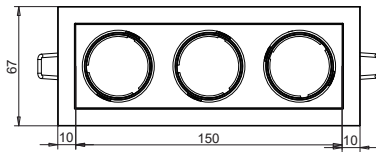

PLANO PETIT 3.0

02-Jul-2019

3.0 LED

LED 3x6W | 350mA | COB 3-step | excl. power supply
 CE IP20 10.3m 34° 25°/25° 355°

white texture	162361W_
black texture	162361B_
bronze	162361Q_

LIGHT COLOUR

2700K >90CRI 3x580lm 18V	3
3000K >90CRI 3x610lm 18V	5
1800-2700K >95CRI 3x360lm 15V	9

side view

bottom view

①

②

④

DIMENSIONS

MOUNTING INSTRUCTION

- ① Make a hole in the ceiling according to the prescribed dimensions.