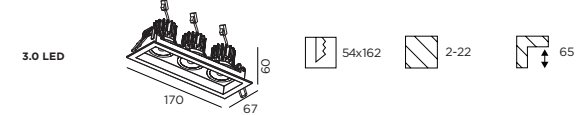

PLANO PETIT 3.0

02-Jul-2019

3.0 LED

LED 3x6W | 350mA | COB 3-step | excl. power supply
 CE IP20 10.3m 34° 25°/25° 355°

white texture	162361W_
black texture	162361B_
bronze	162361Q_

LIGHT COLOUR

2700K >90CRI 3x580lm 18V	3
3000K >90CRI 3x610lm 18V	5
1800-2700K >95CRI 3x360lm 15V	9

side view

bottom view

①

②

④

DIMENSIONS

MOUNTING INSTRUCTION

- ① Make a hole in the ceiling according to the prescribed dimensions.