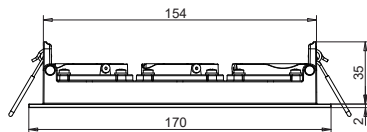

PLANO PETIT 3.0

02-Jul-2019

3.0 LED

LED 3x6W | 350mA | COB 3-step | excl. power supply
 CE IP20 10.3m 34° 25°/25° 355°

white texture	162361W_
black texture	162361B_
bronze	162361Q_

LIGHT COLOUR

2700K >90CRI 3x580lm 18V	3
3000K >90CRI 3x610lm 18V	5
1800-2700K >95CRI 3x360lm 15V	9

side view

bottom view

①

②

④

DIMENSIONS

MOUNTING INSTRUCTION

- ① Make a hole in the ceiling according to the prescribed dimensions.