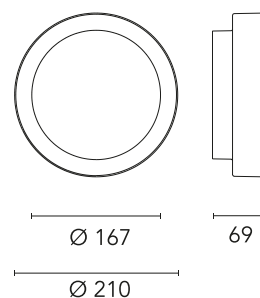

FLOS

FA533241 Grey/Brown Brick

Platter 210 NEW

Designed by FLOS Outdoor

LED source included. Integrated electrical power supply 220-240V ON/OFF. With IP65 cable guide for rubber cables 5mmϕ<math><10\text{mm}</math> and a 2-pole connection box for a fast connection. To ensure the tightness of the cable guide it's recommended to use flexible electric cables suitable for exterior use.

Are you a professional and your project needs consulting and support?

[BOOK AN APPOINTMENT](#)

Main specifications

Mounting	Ceiling, Wall
Environments	Outdoor wet location
LED type	Power LED
Number of heads	1
System power (W)	11
Source flux (lm)	1334
System flux (lm)	812

Physical

Colour	Grey/Brown Brick
Orientation	Fixed
IP internal	66

Download

Mounting instructions [↓ ZIP](#)

Photometric Files

LDT / IES [↓ ZIP](#)

Technical Drawings

2D [↓ ZIP](#)