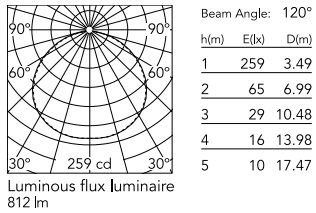

Physical

Colour	Grey/Brown Brick
Orientation	Fixed
IP internal	66

Download

Mounting instructions [↓ ZIP](#)

Photometric Files

LDT / IES [↓ ZIP](#)

Technical Drawings

2D [↓ ZIP](#)

3D [↓ ZIP](#)

Schematic light drawing

Photometric

Lighting type	Direct
Light distribution	Symmetric
CCT (K)	4000
CRI>	80
Beam angle C0-180 (°)	120
Beam angle C90-270 (°)	120

Electrical

Insulation class	I
Frequency (Hz)	50-60
Main voltage (Vac)	220-240
Driver	Integrated
Dimmable	No
Dimming type	Non Dimmable
Emergency type	No