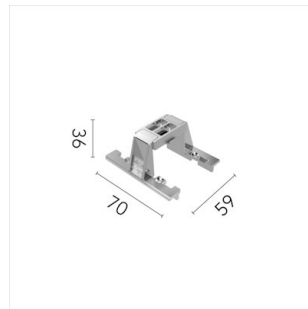

## Accessories & Power Supply

REQUIRED  
Frame

Installation

08.0513.00

Pre-installation No Trim Frame  
12L Fix

OPTIONAL  
Accessory

Mounting

08.0052.90