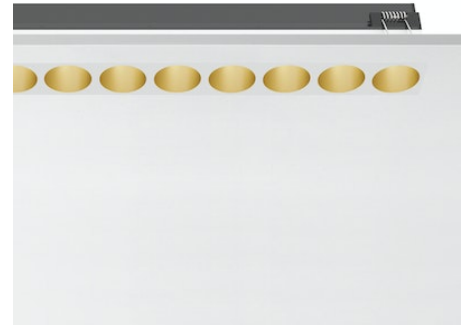

# FLOS

03.9266.40BDA White/Black

## Light Shadow Fixed No Trim Dali Version 12 Spots Optic Flood UPGRADE

Designed by FLOS Architectural, 2022

Recessed integrated luminaire with 12 LED lighting spots. Remote power supply included (220-240V).

### Physical

Colour	White/Black
Trim	No
Orientation	Fixed
Recessed depth (mm)	75
Length (mm)	420
Net weight (kg)	0.66
IP internal	20