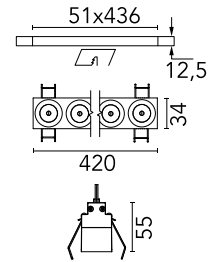

Recessed integrated luminaire with 12 LED lighting spots. Remote power supply included (220-240V).

Are you a professional and your project needs consulting and support?

[BOOK AN APPOINTMENT](#)