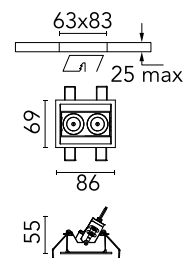

Are you a professional and your project needs consulting and support?

BOOK AN APPOINTMENT

Main specifications

Mounting	Ceiling recessed
Environments	Indoor dry location
LED type	Power LED
Lamp category	LED
Number of heads	1
Power (W)	7
Source flux (lm)	570
System flux (lm)	422

Physical

Colour	White/Bronze
Trim	Yes
Orientation	Adjustable
Longitudinal tilting (°)	30
Recessed depth (mm)	75
Length (mm)	86
Net weight (kg)	0.25
IP internal	20

Download

Mounting instructions [↓ PDF](#)