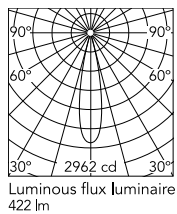

Physical

Colour	White/Bronze
Trim	Yes
Orientation	Adjustable
Longitudinal tilting (°)	30
Recessed depth (mm)	75
Length (mm)	86
Net weight (kg)	0.25
IP internal	20

Download

Mounting instructions [↓ PDF](#)

Photometric Files

LDT / IES [↓ ZIP](#)

Technical Drawings

2D [↓ ZIP](#)

3D [↓ ZIP](#)

[↓ ZIP](#) Bim

Schematic light drawing

Photometric