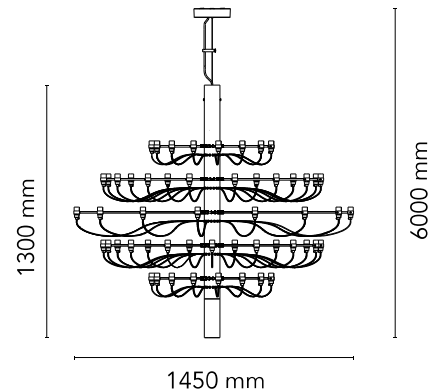

## 2097/75 (frosted bulbs)

Designed by Gino Sarfatti, 1958

LED retrofit - 75 x 3W

Suspension lamp providing diffused light. Steel central structure with brass arms, both available either chromium-plated, matte black, matte white or golded. Steel ceiling fitting and rose.

### Main specifications

EAN	8059607057759
Mounting	Suspension
Environments	Indoor dry location
Light Source Type	Bulb
Lamp category	LED retrofit
Lamp holders	E14
Ilcos	IBS/F
Bulb finish	Frosted
Number of heads	75
Power (W)	3

### Physical

Colour	Matte White
Cord length (mm)	4700
Canopy dimension (mm)	45
Canopy width (mm)	187
Net weight (kg)	30
Package height (mm)	0
Package width (mm)	0
Package length (mm)	0
Package volume (m3)	0.18
IP internal	20