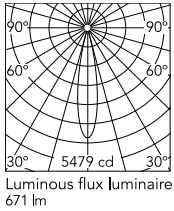

### Physical

Colour	Steel
Orientation	Fixed
Recessed depth (mm)	102
Bezel diameter (mm)	49
Spot diameter (mm)	49
Length (mm)	49
Net weight (kg)	0.12
Package height (mm)	90
Package width (mm)	140
Package length (mm)	105
IP internal	20
IP external	54

### Technical Drawings

2D [↓ ZIP](#)

3D [↓ ZIP](#)

[↓ ZIP](#) Bim

## Schematic light drawing

Beam Angle: 20°

h(m)	E(lx)	D(m)
1	5479	0.35
2	1370	0.70
3	609	1.05
4	342	1.40
5	219	1.75