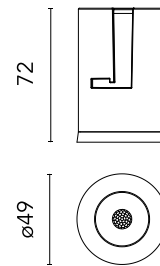

### Main specifications

Mounting	Recessed
Environments	Indoor dry location
Light Source Type	LED
LED type	LED array
Number of heads	1
Power (W)	8.8
System power (W)	11.1
Source flux (lm)	834
System flux (lm)	671
Efficacy (lm/W)	60

### Physical

Colour	Steel
Orientation	Fixed
Recessed depth (mm)	102
Bezel diameter (mm)	49
Spot diameter (mm)	49
Length (mm)	49
Net weight (kg)	0.12
Package height (mm)	90
Package width (mm)	140
Package length (mm)	105
IP internal	20
IP external	54

## Schematic light drawing

Beam Angle: 20°

h(m)	E(lx)	D(m)
1	5479	0.35
2	1370	0.70
3	609	1.05
4	342	1.40
5	219	1.75